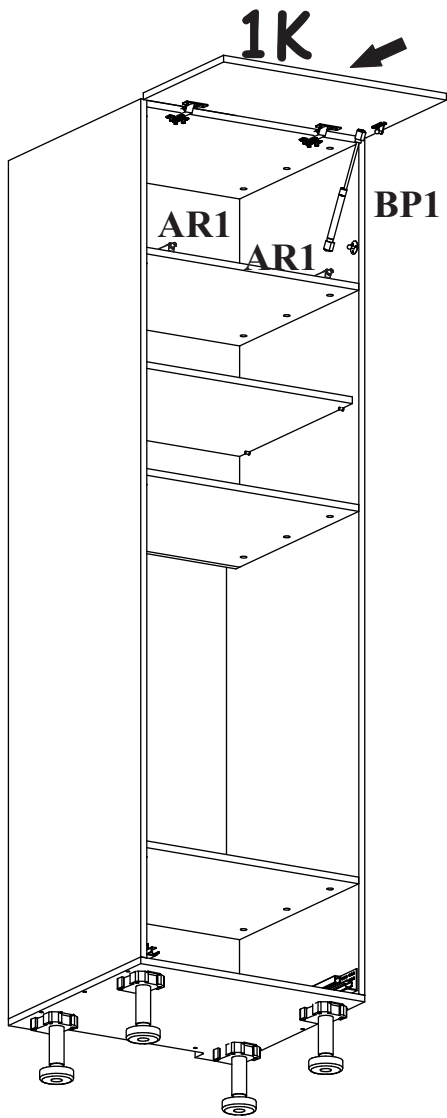

EURO

S60SZ1-KU-222

60 min

1

2

3

See additional installation instructions

4

5

6

x2