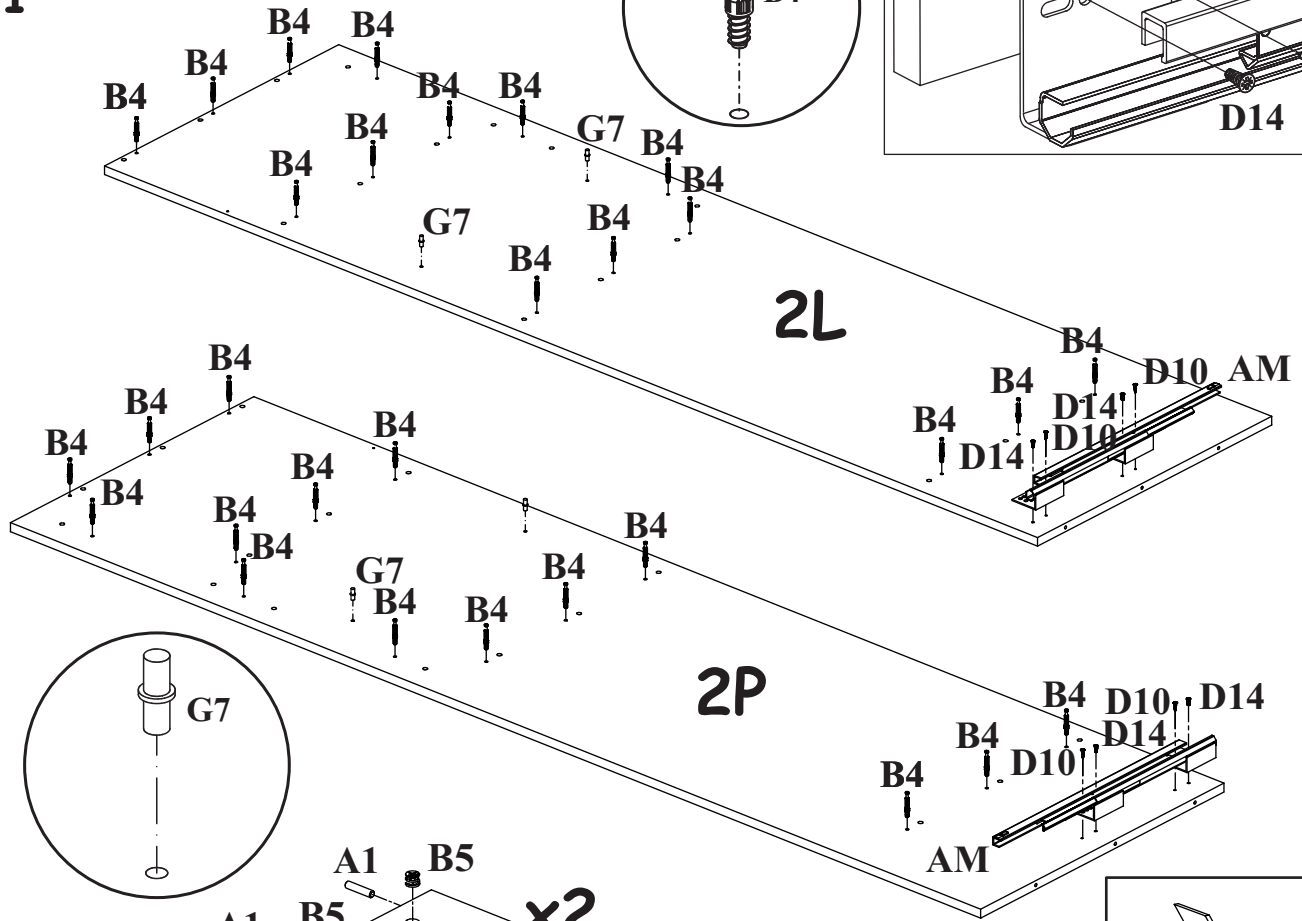

EURO

S60SZ1-KU-222

60 min

1

2

3

See additional installation instructions

4

5

6

x2