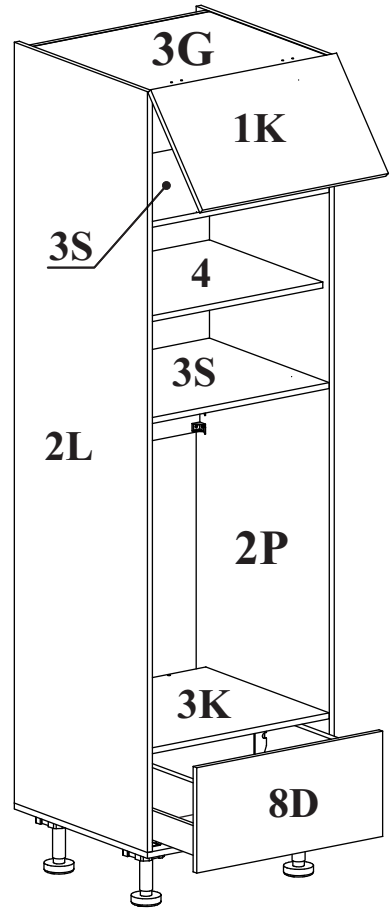

EURO

S60SZ1-KU-222

60 min

1

2

3

See additional installation instructions

4

5

6

x2