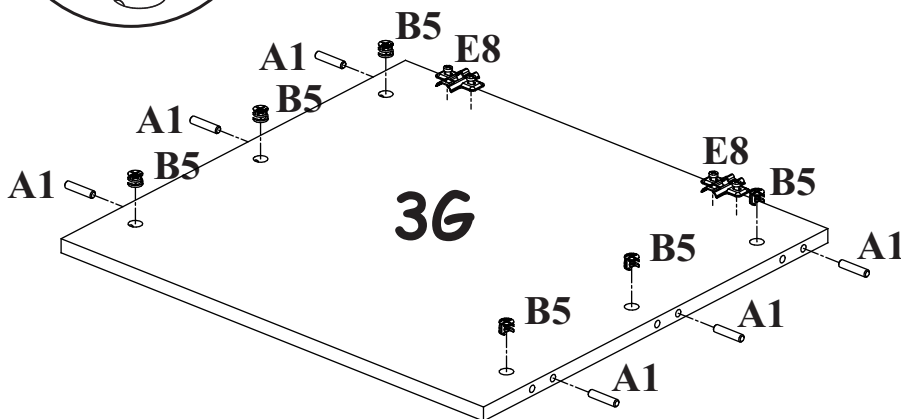

EURO

S60SZ1-KU-222

60 min

1

2

3

See additional installation instructions

4

5

6

x2