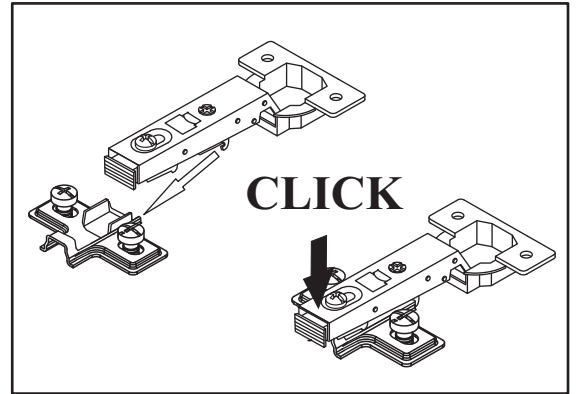

EURO

S60SZ1-KU-222

60 min

1

2

3

See additional installation instructions

4