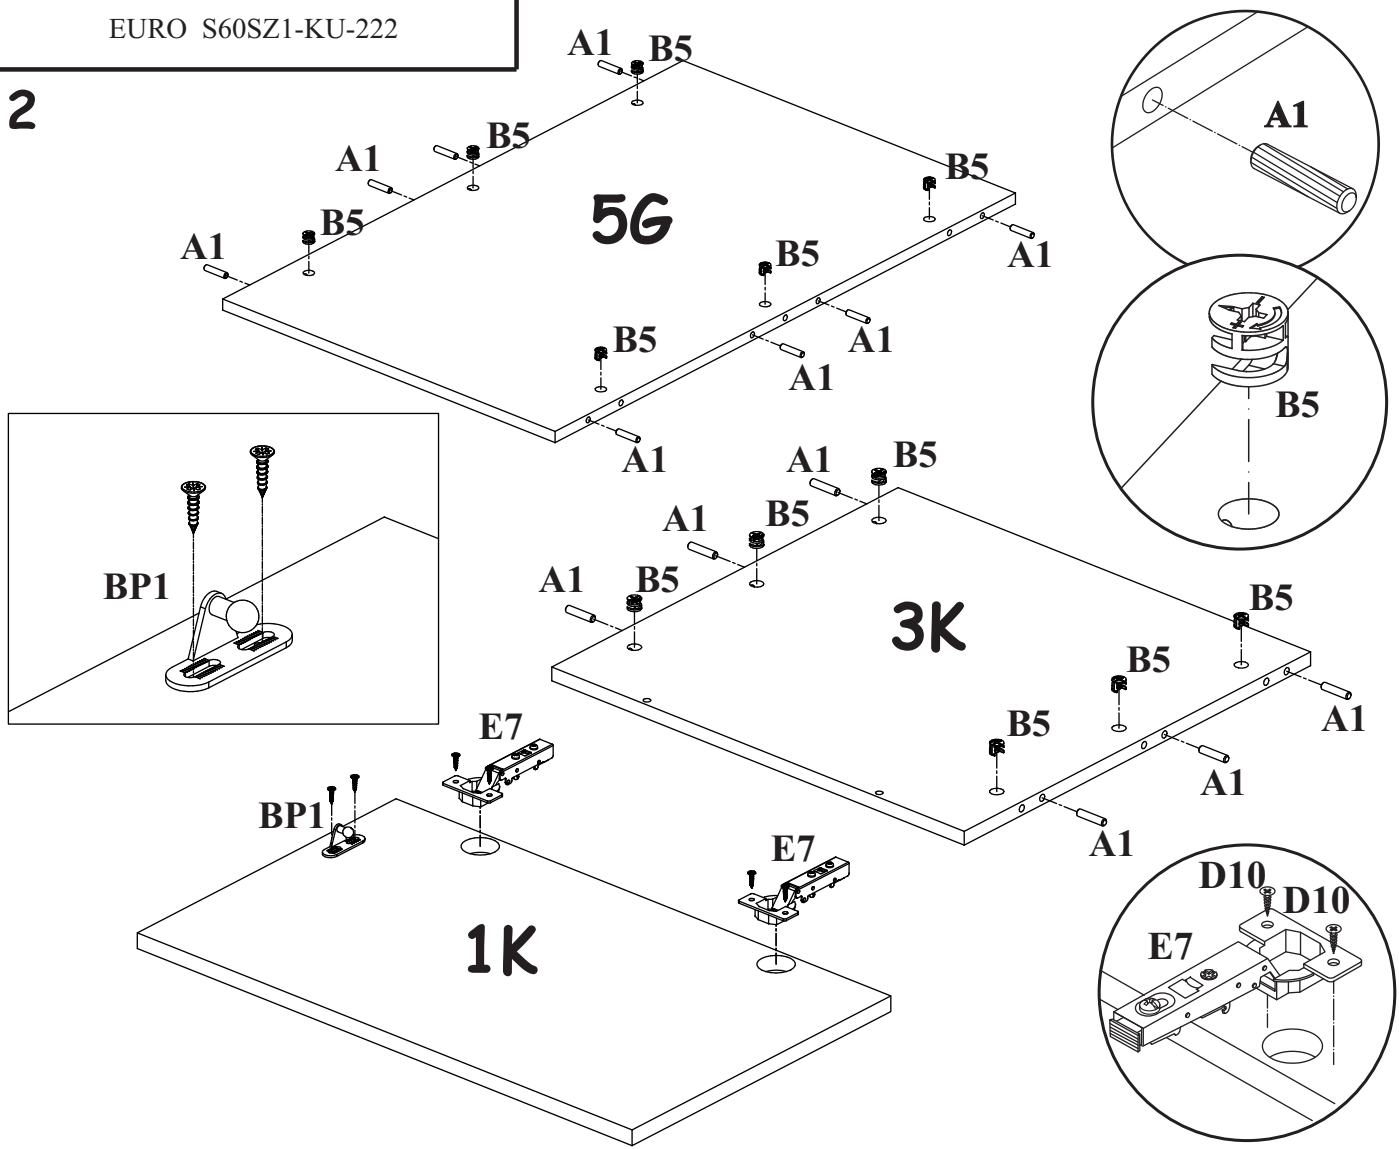

EURO

S60SZ1-KU-222

60 min

1

2

3

See additional installation instructions

4

5

6

x2