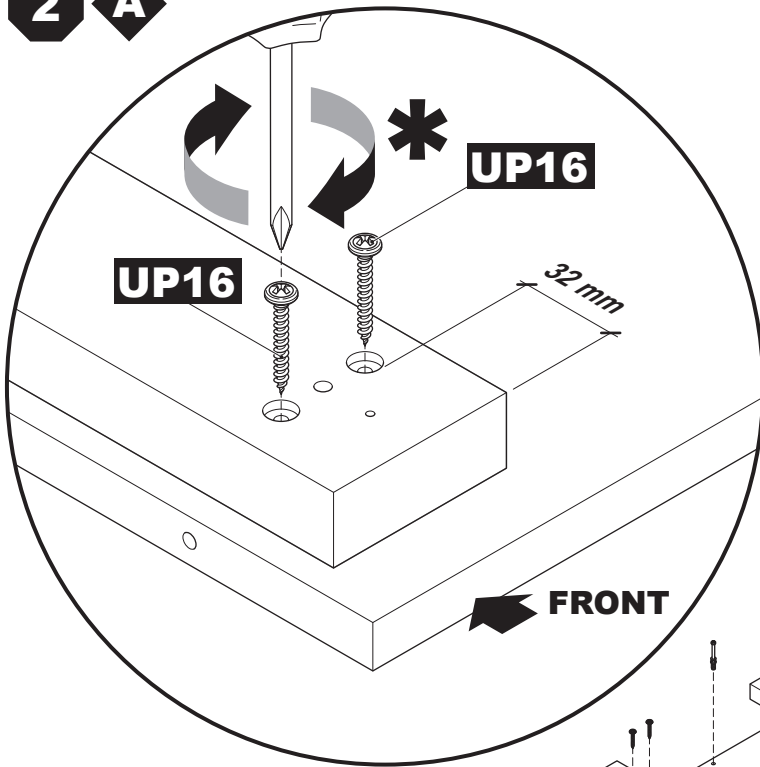

## Symbology

Phases of assembly

Elements

Hardware and tools

Reference to the detail

Screw partially

Movement direction

120 min

**B**

**C x4**

**1** **A**

**2** **A**

**3** **A**

**BM1**

**D30**

**D8**

**D8**

**D30**

**D30**

**D8**

**FRONT**

**FRONT**

**A1**

**FRONT**