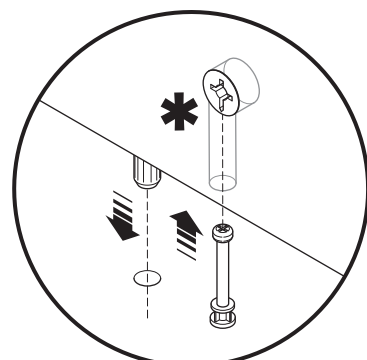

## Symbology

Phases of assembly

Elements

Hardware and tools

Reference to the detail

Screw partially

Movement direction

120 min

**A2**

**4** **A**

**5** **A**

**6** **A**

**7** **A**

**8** **A**

**9** **A**

**10** **A**

**1** **A** **B**

**B1**

**2**

**2** **A** **B**

pc. 2

**1** **C** x4

**2** **C** x4

**3** **C** x4