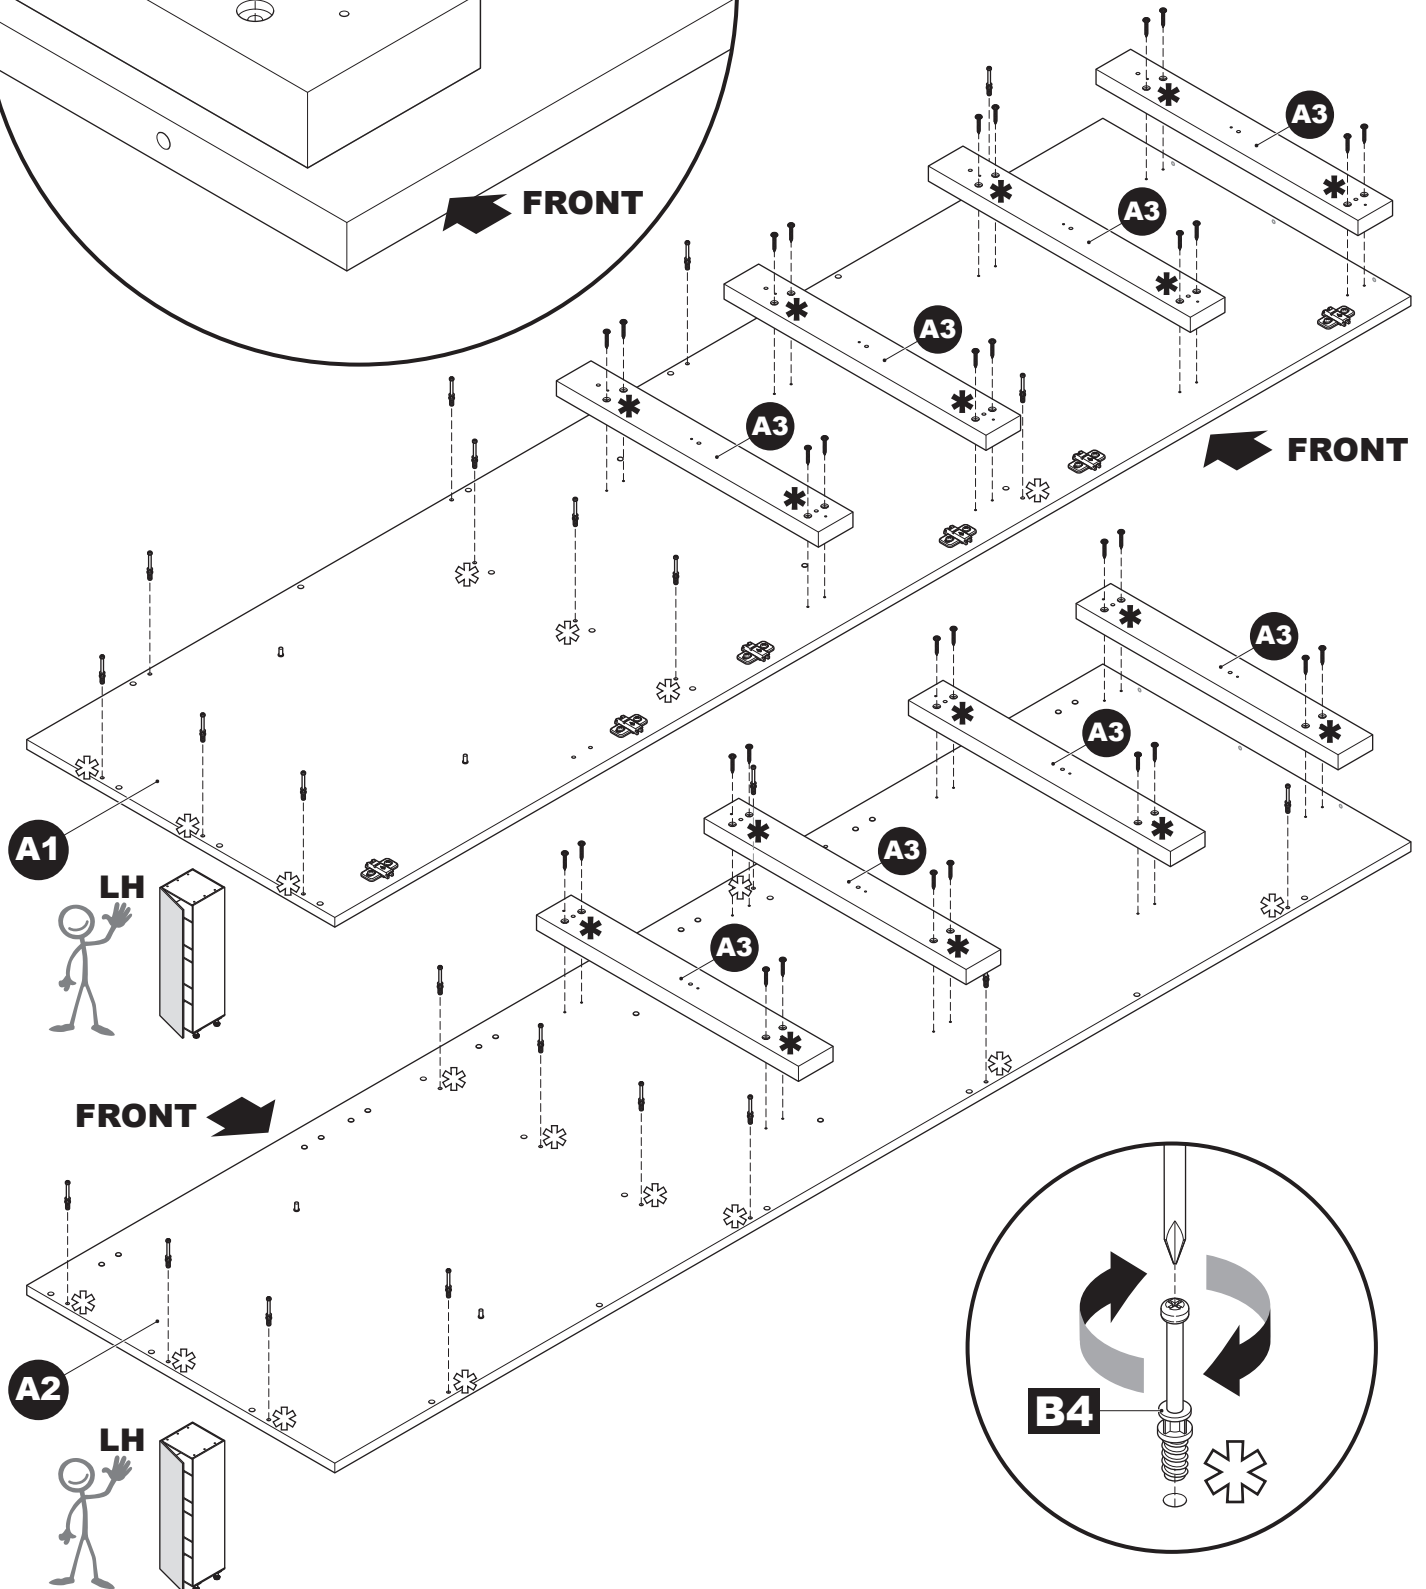

## Symbology

Phases of assembly

Elements

Hardware and tools

Reference to the detail

Screw partially

Movement direction

120 min

**B**

**C x4**

**1** **A**

**2** **A**

**3** **A**

**BM1**

**D30**

**D8**

**D8**

**D30**

**D30**

**D8**

**FRONT**

**FRONT**

**A1**

**FRONT**