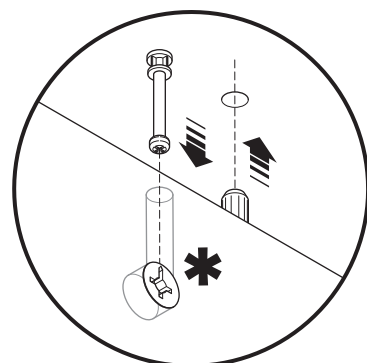

## Symbology

Phases of assembly

Elements

Hardware and tools

Reference to the detail

Screw partially

Movement direction

120 min

**A2**

**4** **A**

**5** **A**

**6** **A**

**7** **A**

**8** **A**

**9** **A**

**10** **A**

**1** **A** **B**

**B1**

**2**

**2** **A** **B**

pc. 2

**1** **C** x4

**2** **C** x4

**3** **C** x4